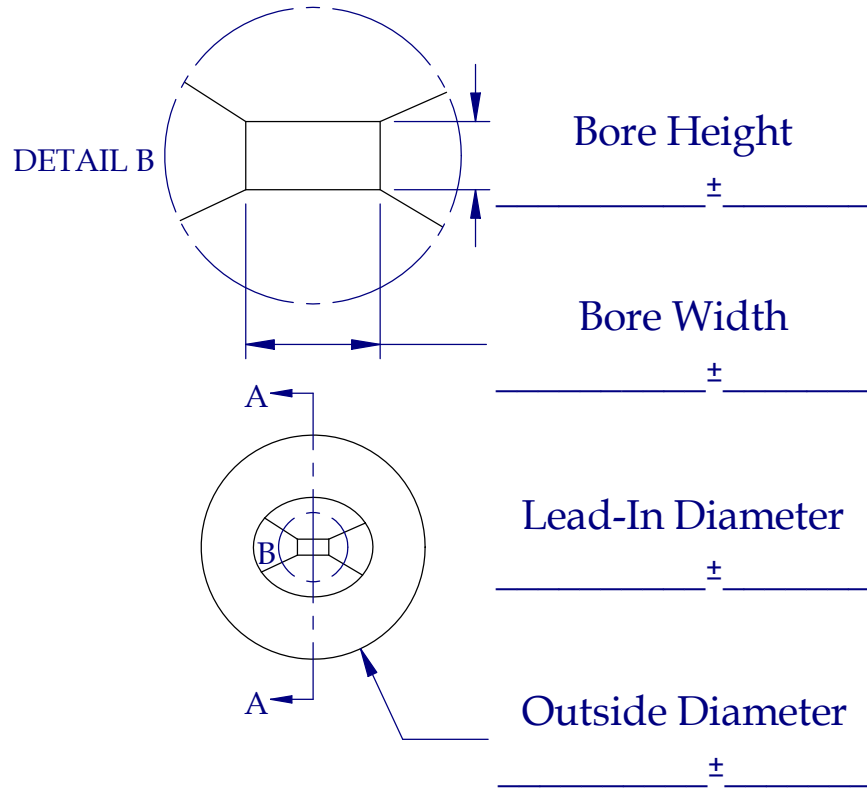

Name: _____

Material: _____

Unit of Measure: _____

Company: _____

End Finish: _____

Additional Information: _____

Email: _____

Quantity: _____

Phone: _____

Target Price: _____

Title : Rectangle Bore Cone Ferrule Template

Material Options : Borosilicate / Clear Fused Quartz / Synthetic Fused Silica

End Finish Options : Saw Cut 400 Grit / Lapped 600 or 1000 Grit / Mechanical or Fire Polished