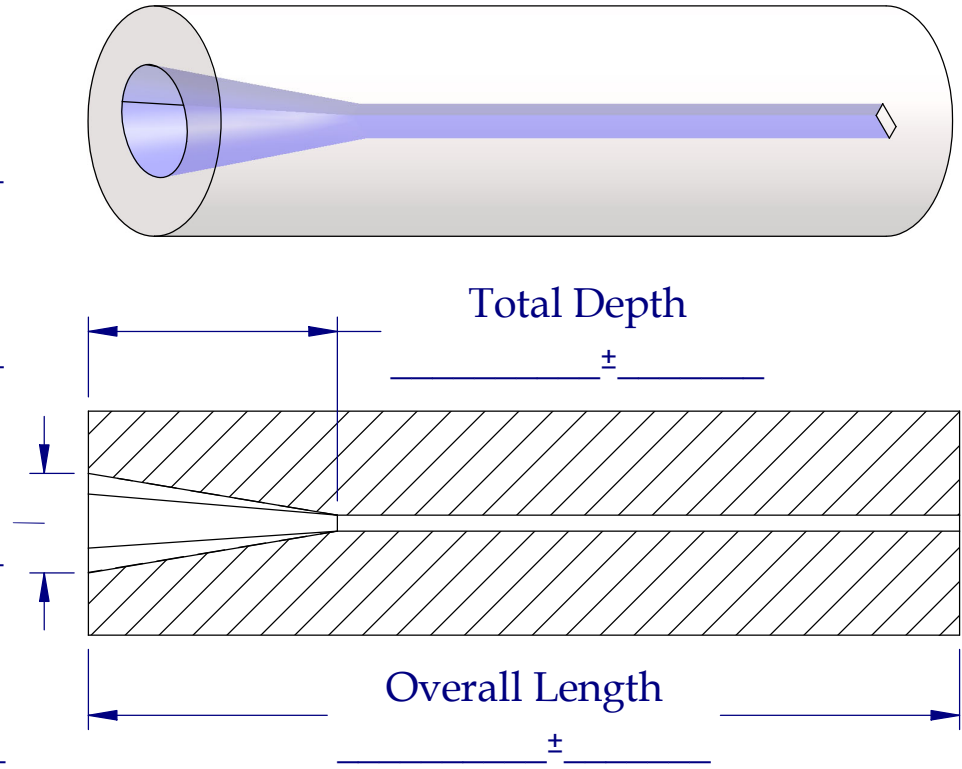

Phone: _____

Target Price: _____

Title : Rectangle Bore Cone Ferrule Template

Material Options : Borosilicate / Clear Fused Quartz / Synthetic Fused Silica

End Finish Options : Saw Cut 400 Grit / Lapped 600 or 1000 Grit / Mechanical or Fire Polished